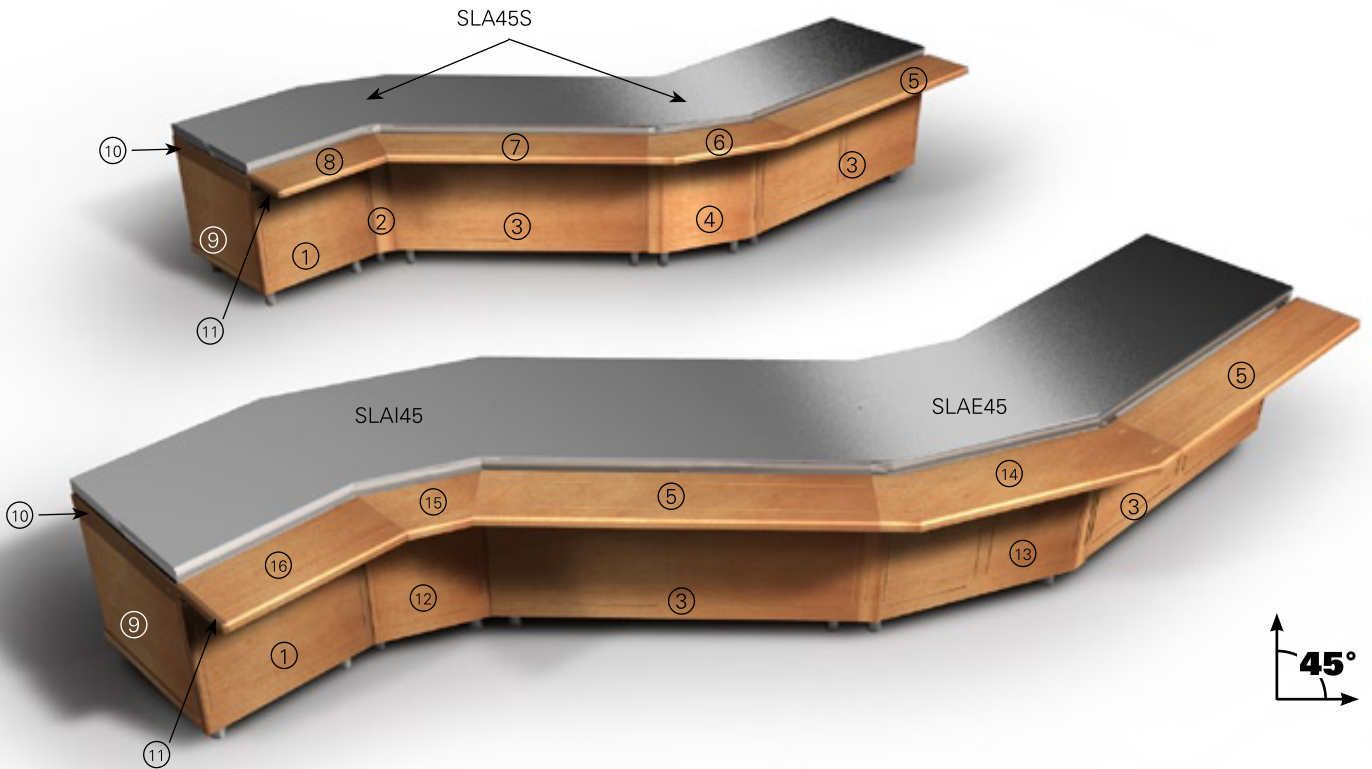

Self-Service
Symphony

ANGELO PO

01 = PF7W
02 = PFA4SIW
03 = PF14W
04 = PFA4SEW

05 = SV14W
06 = SVA4SEW
07 = SV14A4WD
08 = SV7A4WS

09 = PLLW
10 = TLPFW access.
11 = TLSVW access.
12 = PFAIW

13 = PFAE45W
14 = SVAE45W
15 = SVAI45W
16 = SV7W